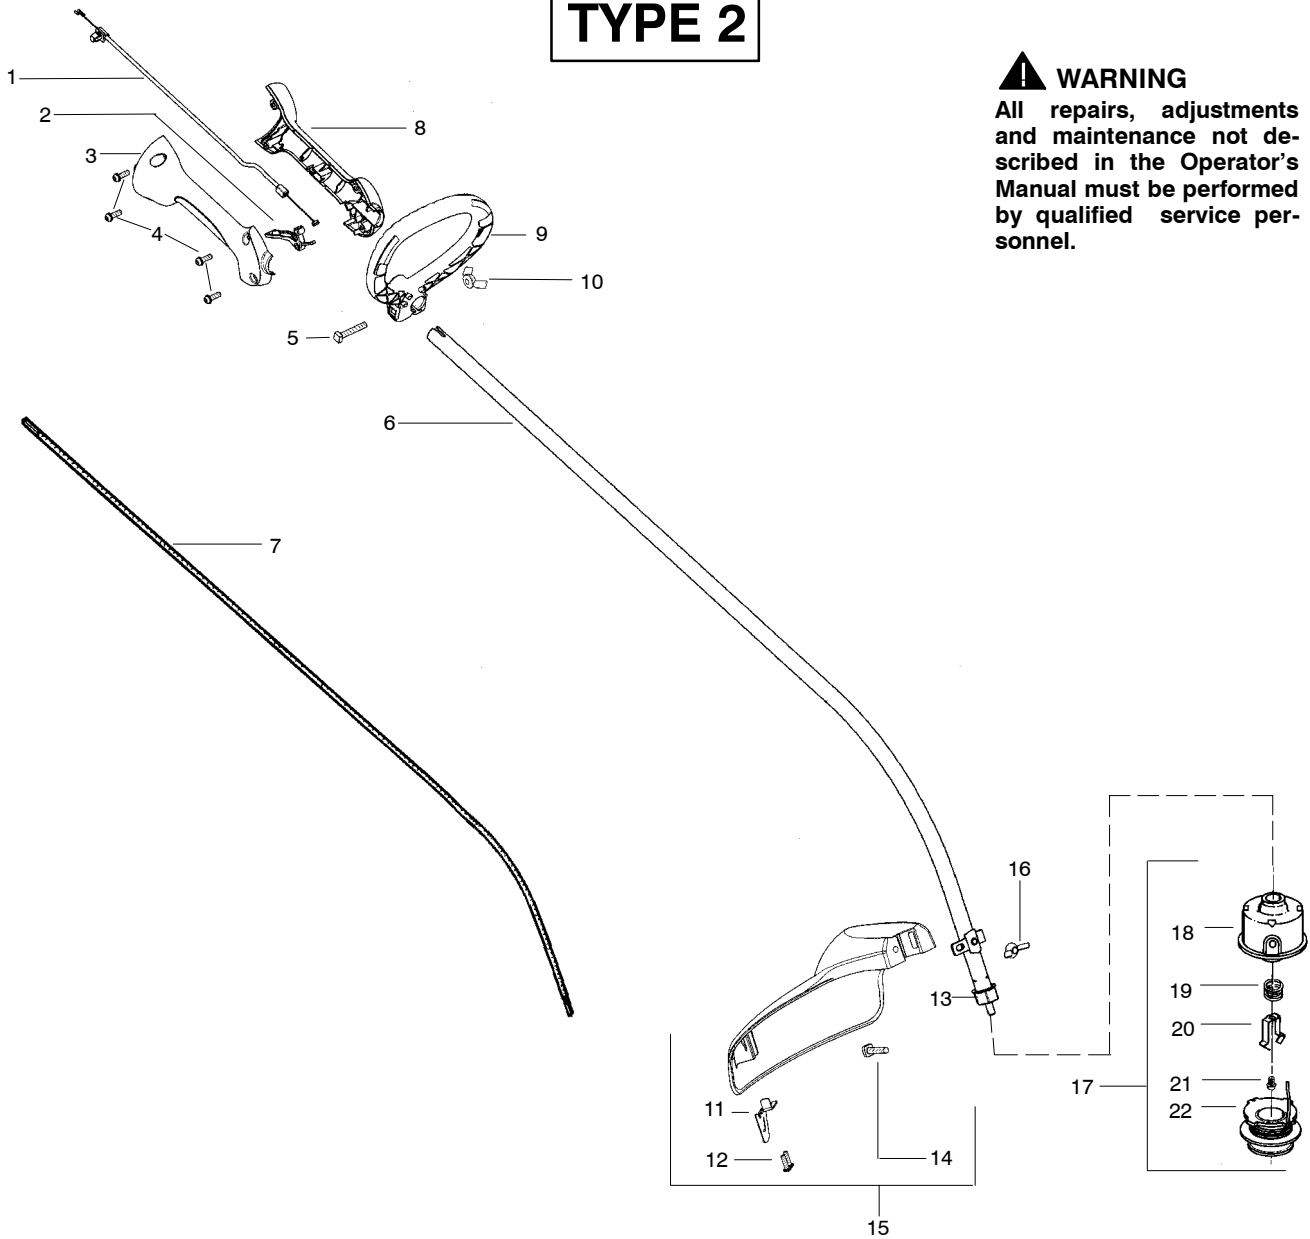

TYPE 1

⚠ WARNING
All repairs, adjustments and maintenance not described in the Operator's Manual must be performed by qualified service personnel.

Ref.	Part No.	Description	Ref.	Part No.	Description
1.	530057991	Assy - Throttle Cable	15.	530071772	Kit - Shield Assy (Incl. 11,12,14,16)
2.	530058000	Trigger	16.	530016152	Wingnut
3.	530057582	Throttle Hsg. (Right)	17.	952701666	Accy - TNG IV Cutting Head (Incl. 18 - 22)
4.	530015880	Screw - Throttle Hsg.	18.	530069690	Assy - Hub
5.	530015821	Bolt	19.	530401464	Spring - Compression
6.	530071773	Assy - Drive Shaft Hsg.	20.	530401466	Clip - Retainer - Head
7.	530095242	Shaft - Flex	21.	530401467	Screw
8.	530057581	Throttle Hsg. (Left)	22.	952711527	Accy - Spool w/Line
9.	530057587	Handle - Assist			Not Shown
10.	530016152	Wingnut		530163883	Operator Manual
11.	530052287	Line Limiter		530057720	Decal - Start Inst.
12.	530015966	Screw - Line Limiter		530055350	Decal - Shaft Warning
13.	530095563	Dust Cup			
14.	530015820	Bolt			

TYPE 2

⚠ WARNING
All repairs, adjustments and maintenance not described in the Operator's Manual must be performed by qualified service personnel.

Ref.	Part No.	Description	Ref.	Part No.	Description
1.	530057991	Assy-Throttle Cable	15.	530071772	Kit-Shield Assy (Incl. 11,12,14,16)
2.	530058000	Trigger	16.	530016152	Wingnut
3.	530057582	Throttle Hsg. (Right)	17.	952701666	Accy-TNG IV Cutting Head (Incl. 18-22)
4.	530015880	Screw-Throttle Hsg.	18.	530069690	Assy-Hub
5.	530015821	Bolt	19.	530401464	Spring-Compression
6.	530071874	Assy-Drive Shaft Hsg.	20.	530401466	Clip-Retainer-Head
7.	530096275	Shaft-Flex	21.	530401467	Screw
8.	530057581	Throttle Hsg. (Left)	22.	952711527	Accy- Spool w/Line
9.	530058580	Assy-Handle (Incl. 5,10)			Not Shown
10.	530016152	Wingnut	↗	545186837	Operator Manual
11.	545081862	Kit - Line Limiter (Incl. 12)	↗	545144405	Decal-Shaft Warning
12.	530015966	Screw-Line Limiter			
13.	530095563	Dust Cup			
14.	530015820	Bolt			